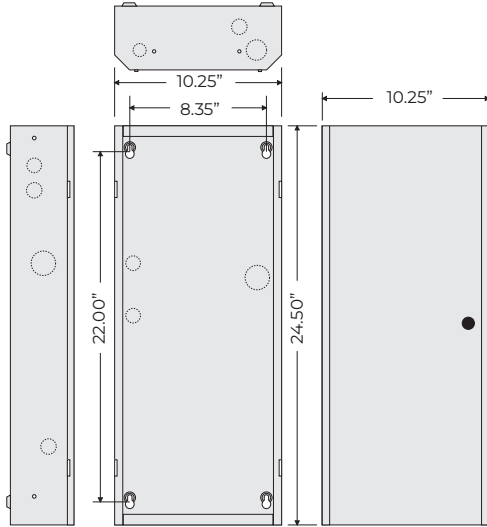

### MH3500 SERIES

Metal Housing, NEMA 1, 24.5" H x 10.25" W x 3.9" D

### SPECIFICATIONS

<b>Construction</b>	18 Gauge Steel
<b>Cover Type</b>	Reversible Hook Hinge Key Latch Door
<b>Approvals</b>	UL Listed, C-UL, CE, RoHS
<b>Origin</b>	Made of US and non-US parts

### SELECTION GUIDE

Model #	Enclosure	Mounting Track
MH3500	MH3500	-
MH3510	MH3500	MT4-24 (4.00" W x 24" L)
MH3520	MH3500	MT212-24 (2.75" W x 24" L)