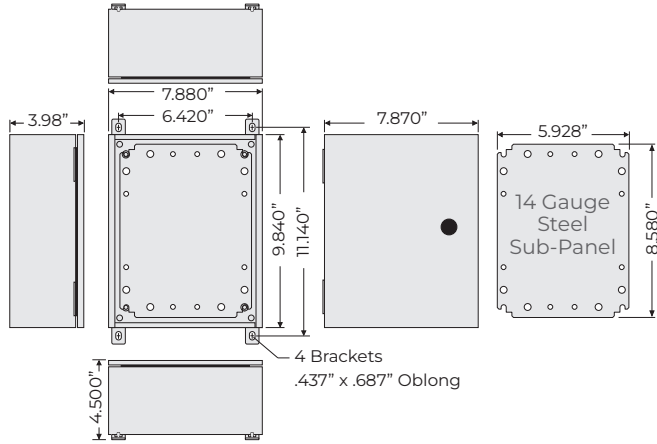

**ENCLOSURE**

**MH2204-N4**

Metal Housing, NEMA 4/4X, 9.84" H x 7.87" W x 3.98" D

**SPECIFICATIONS**

<b>Construction</b>	16 Gauge Steel
<b>Cover Type</b>	Hinge Key Latch Door
<b>Approvals</b>	UL Listed, C-UL, CE, RoHS
<b>Origin</b>	Made of US and non-US parts